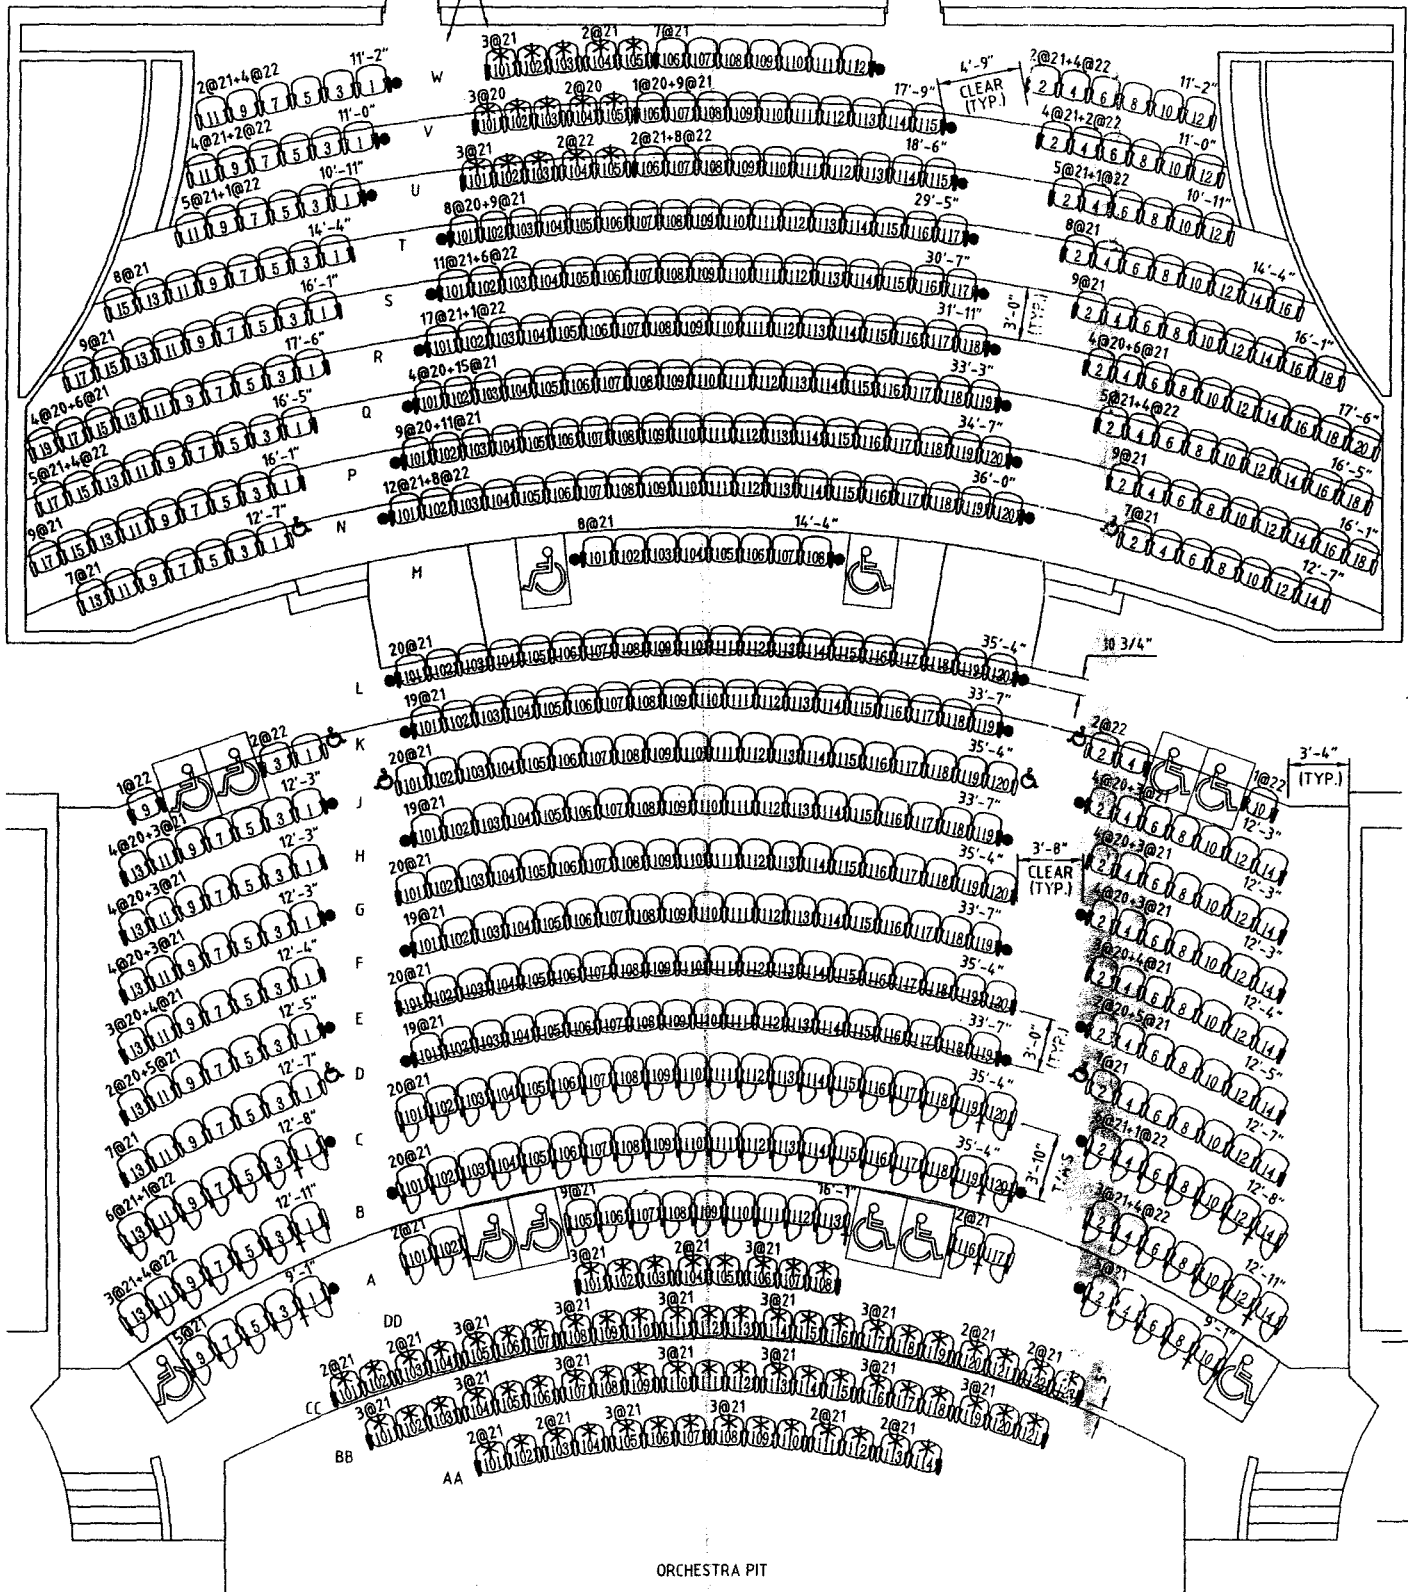

TYP. SEAT # & ROW
LETTER SEQUENCE.

SERIES
3S

AUDITORIUM SEATING LAYOUT

SCALE 3/16" = 1'-0"